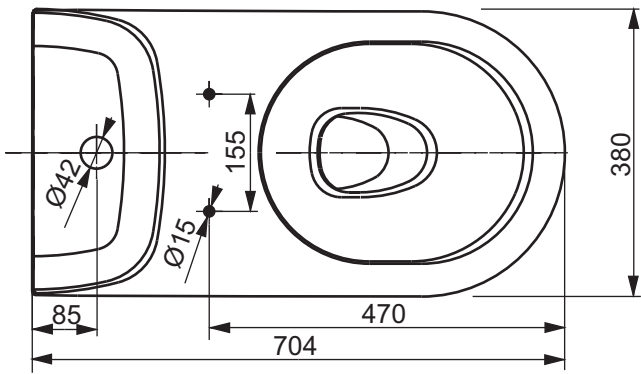

A. Floor connection - P trap

B. Floor connection - 90° trap

C. Wall connection

Designation		NC SERIES		TOTO
		WC, close coupled CW761Y		
Altered		Scale	1:10	
		Signed	T.G.	
		Date	10/09/2011	
			<p>This drawing including the respective data may neither be duplicated nor modified nor altered without the consent of TOTO Europe GmbH. The usage of the data/technical drawings takes place at user's own risk and under exclusion of any liability of TOTO Europe GmbH and/or of the companies of the TOTO-Group. The indicated dimensions are not binding; products are subject to change.</p>	